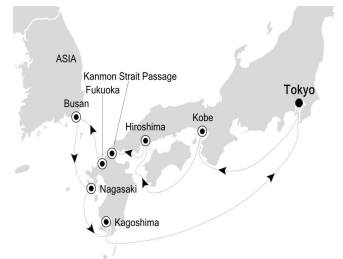

# Hosted by Cathie Lentz Fryer

Cruise with your CTA Travel friends and explore Japan.  
 Exclusive Onboard Booking Offer  
 Save Additional \$500 Per Suite

Spend 11 days immersed in Japan's eternal beauty. The Land of the Rising Sun enthral with mega cities of thrilling sensory overstimulation, before peaceful temples slow the pace to zero. Taste the freshest seafood, admire symmetrical volcanoes, and weave through the Kanmon Strait. Visit Nagasaki, where memorials communicate messages of hope from the ashes of unimaginable horror. Witness the profound contrasts and extraordinary culture of Japan.

## Tokyo to Tokyo

Departure May 1, 2027  
 Duration 10 Days

## Silver Moon

Voyage MO270501010

DAY BY DAY			
DAY		ARRIVE	DEPART
Sat	Tokyo	12:00 AM	7:00 PM
Sun	Day at sea	12:00 AM	12:00 AM
Mon	Kobe	8:00 AM	11:00 PM
Tue	Day at sea	12:00 AM	12:00 AM
Wed	Hiroshima	8:00 AM	6:00 PM
Thu	Fukuoka (Kyushu Island)	9:00 AM	6:00 PM
Fri	Busan	7:00 AM	6:00 PM
Sat	Nagasaki	8:30 AM	7:30 PM
Sun	Kagoshima (Kyushu Island)	8:00 AM	4:00 PM
Mon	Day at sea	12:00 AM	12:00 AM
Tue	Tokyo	8:00 AM	12:00 AM